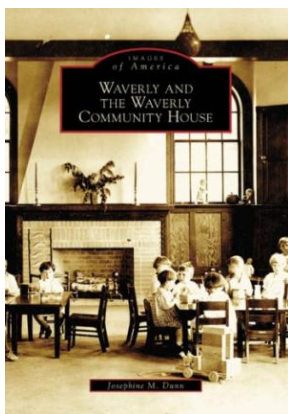

Get Book

WAVERLY AND THE WAVERLY COMMUNITY HOUSE PA IMAGES OF AMERICA IMAGES OF AMERICA ARCADIA PUBLISHING

Arcadia Publishing. Paperback. Book Condition: New. Paperback. 128 pages. Dimensions: 9.2in. x 6.5in. x 0.4in. When the Henry Belin Jr. Waverly Community House and Park was dedicated in 1920, Margaretta E. Belin intended both to honor her husband and benefit residents of Abington Township. The community house was envisioned by its progressive donor as the educational, cultural, and social heart of rural Waverly. By 1930, when Margaretta and Henry's six children added land and two wings to the original building in...